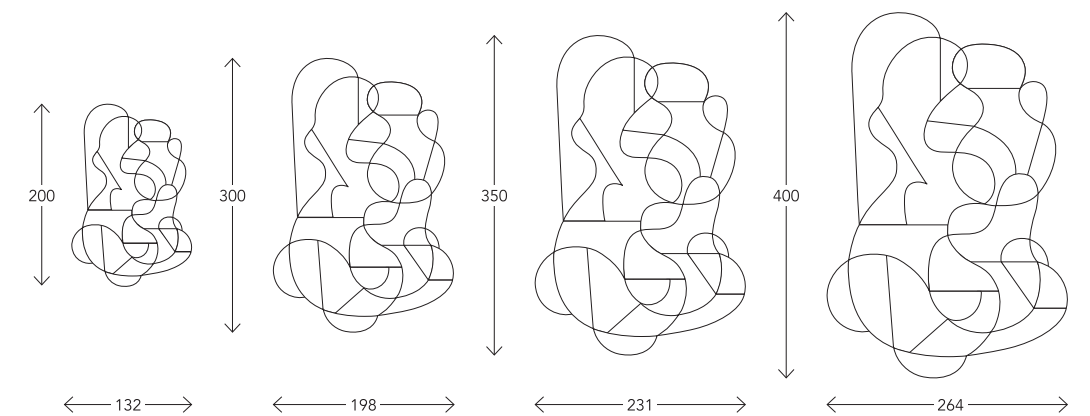

Psycho-analysis

Rug

Take a moment to relax and to know yourself better.

Unique,
extraordinary,
expressive
and made out of wool.
All of that in one rug.
Psychoanalysis rug.

Technical data.

Technique:
Tufting.

Pile height:
14mm (cut).

Materials:
New Zealand 100% wool.

Properties:
Area rug as well as wall-to-wall carpet, both for private and public interiors. 100% wool carpets have been assigned with fire behaviour classification CfI-s1 and meet requirements presented to hotels and other public spaces.