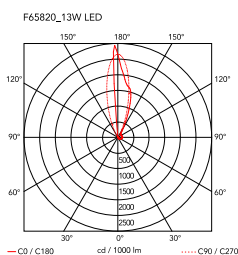

## Serena

by Patricia Urquiola , 2015

Adjustable table lamp providing indirect and reflected light. Extruded aluminium heatsink, photoengraved black PC cut-off, photoengraved optical PMMA diffuser. Reflector in sheared and folded pre-anodized aluminium. Power cord length 200 cm, with dimmer switch that provides ON-OFF functions and 10-100% light adjustment. Plug-in power supply with interchangeable plugs

Mounting	Table
Environment	Indoor
Finish	Aluminum, Copper, Black
Weight	1,25 Kg
Light sources available	1 x 1 LED 13W 643lm 2700K CRI 90 [i] DIMMER
Emergency	Without
Voltage	100-240/24V
Power	13W
Battery	No
Supply included	Yes