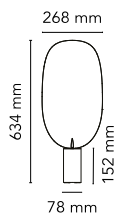

## Serena

by Patricia Urquiola , 2015

Adjustable table lamp providing indirect and reflected light. Extruded aluminium heatsink, photoengraved black PC cut-off, photoengraved optical PMMA diffuser. Reflector in sheared and folded pre-anodized aluminium. Power cord length 200 cm, with dimmer switch that provides ON-OFF functions and 10-100% light adjustment. Plug-in power supply with interchangeable plugs

Mounting	Table
Environment	Indoor
Finish	Aluminum, Copper, Black
Weight	1,25 Kg
Light sources available	1 x 1 LED 13W 643lm 2700K CRI 90 [i] DIMMER
Emergency	Without
Voltage	100-240/24V
Power	13W
Battery	No
Supply included	Yes