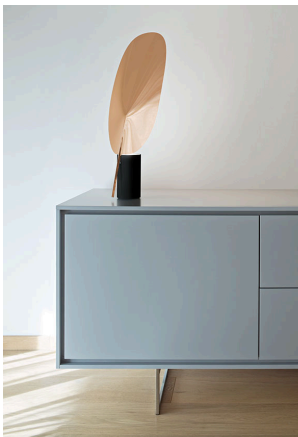

## Serena

by Patricia Urquiola , 2015

Adjustable table lamp providing indirect and reflected light. Extruded aluminium heatsink, photoengraved black PC cut-off, photoengraved optical PMMA diffuser. Reflector in sheared and folded pre-anodized aluminium. Power cord length 200 cm, with dimmer switch that provides ON-OFF functions and 10-100% light adjustment. Plug-in power supply with interchangeable plugs

Mounting	Table
Environment	Indoor
Finish	Aluminum, Copper, Black
Weight	1,25 Kg
Light sources available	1 x 1 LED 13W 643lm 2700K CRI 90 [i] DIMMER
Emergency	Without
Voltage	100-240/24V
Power	13W
Battery	No
Supply included	Yes

Materials Aluminum, Polycarbonate

Colors

- F6582015 - Copper
- F6582054 - Aluminum
- F6582030 - Black

Certificate